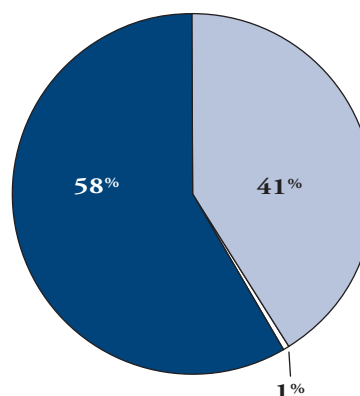

Student Enrollment (Comparison of Missouri Public Higher Education)

- Missouri Universities & Colleges
  - University of Missouri System
  - 4-Year Universities/Colleges
- Missouri Community Colleges
- Linn State Tech